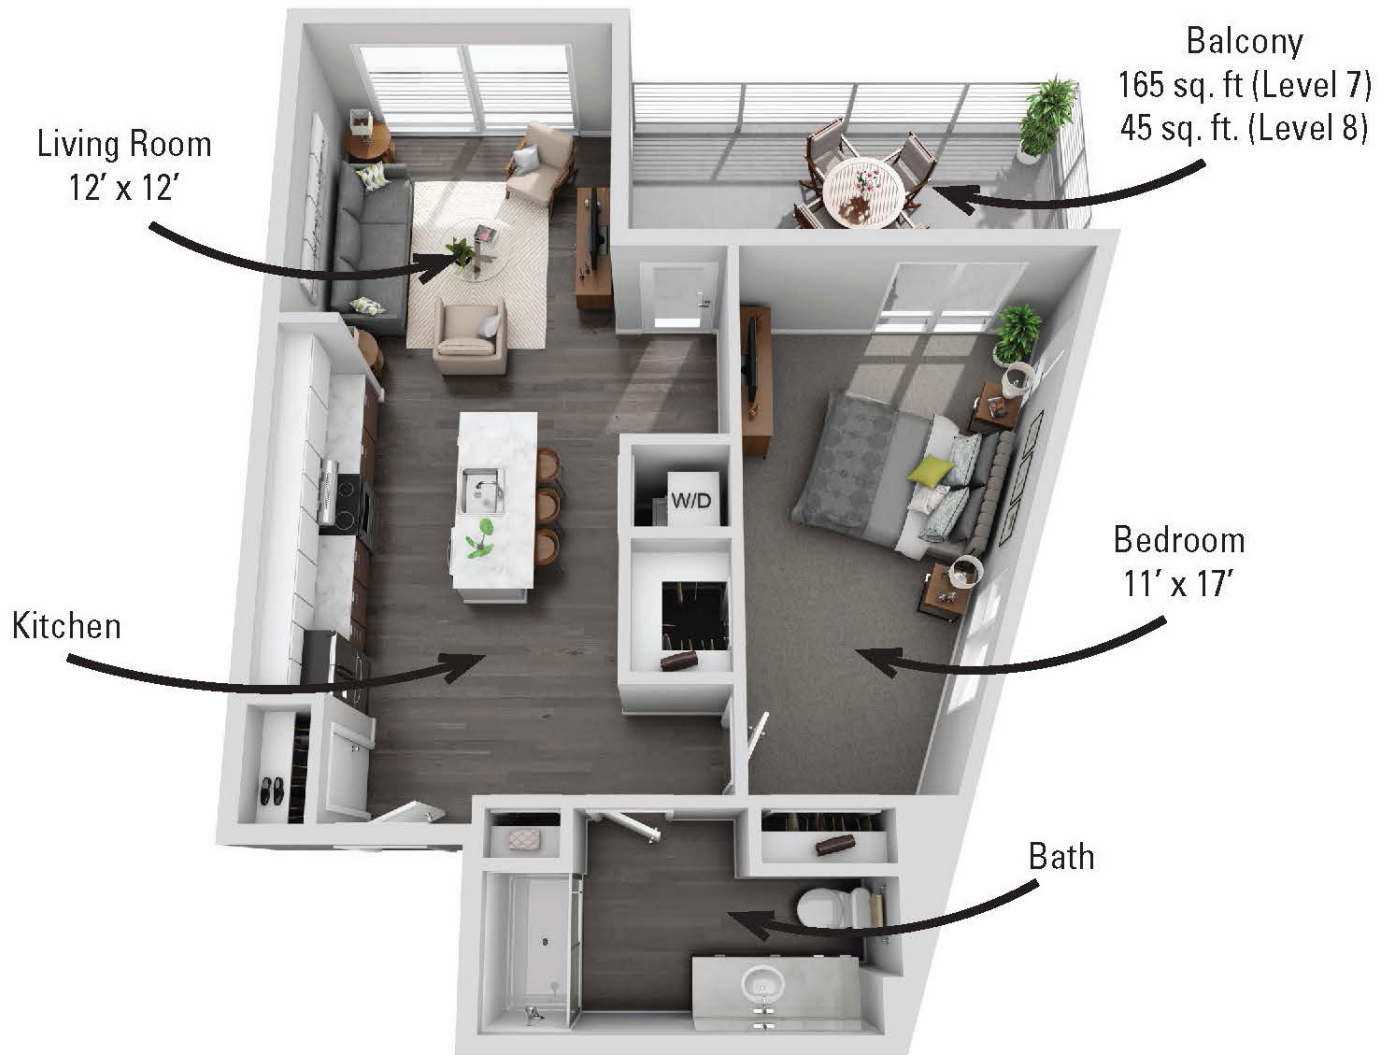

The Albany

1 Bed | 1 Bath

807

Sq. ft.

301 E. State Street | Ithaca, NY 14850

866-294-2145 | www.citycentreithaca.com

**Floor plans are artist's rendering. All dimensions are approximate. Actual product and specifications may vary in dimension or detail. Not all features are available in every apartment. Prices and availability are subject to change. Please see a representative for details.*