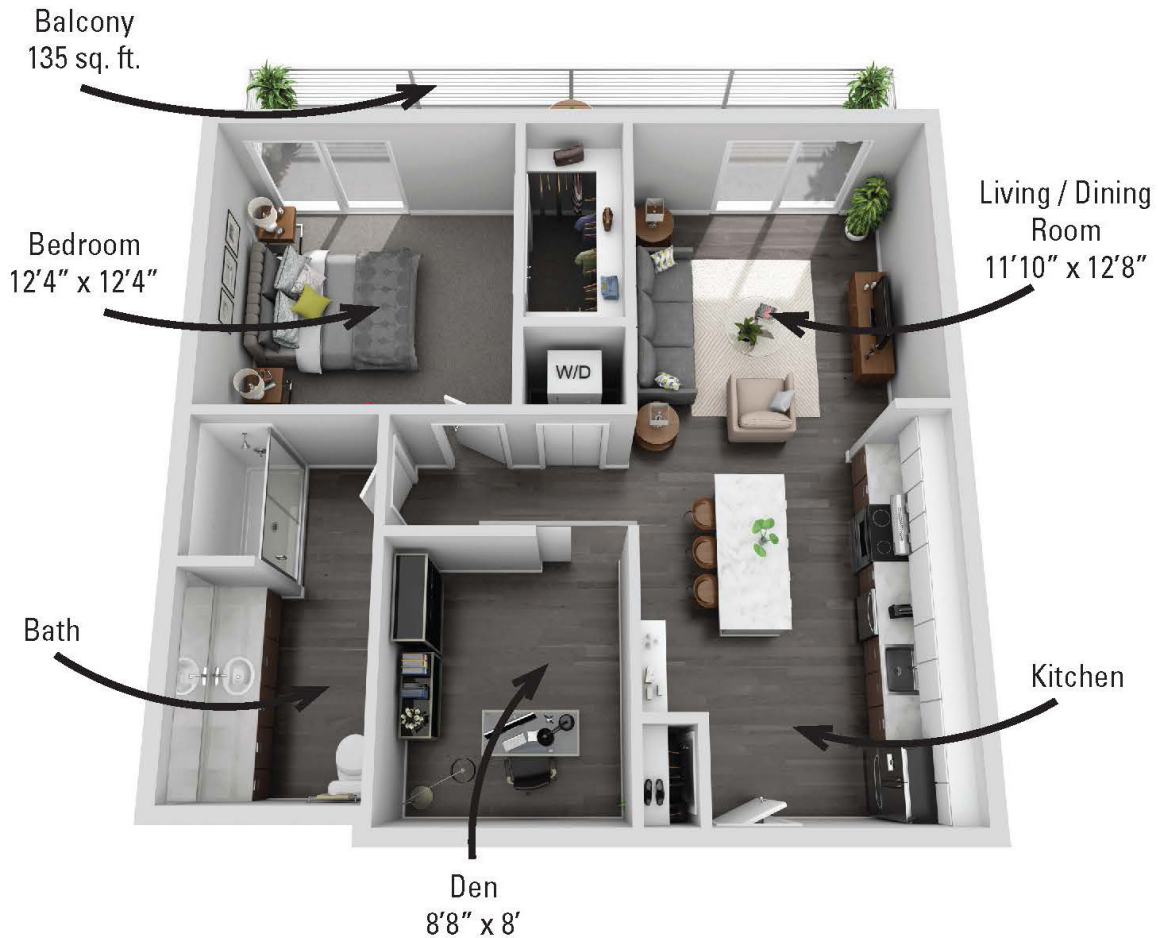

The Buffalo

1 Bed | 1 Bath

763

Sq. ft.

	301 E. State Street Ithaca, NY 14850
	866-294-2145 www.citycentreithaca.com

**Floor plans are artist's rendering. All dimensions are approximate. Actual product and specifications may vary in dimension or detail. Not all features are available in every apartment. Prices and availability are subject to change. Please see a representative for details.*