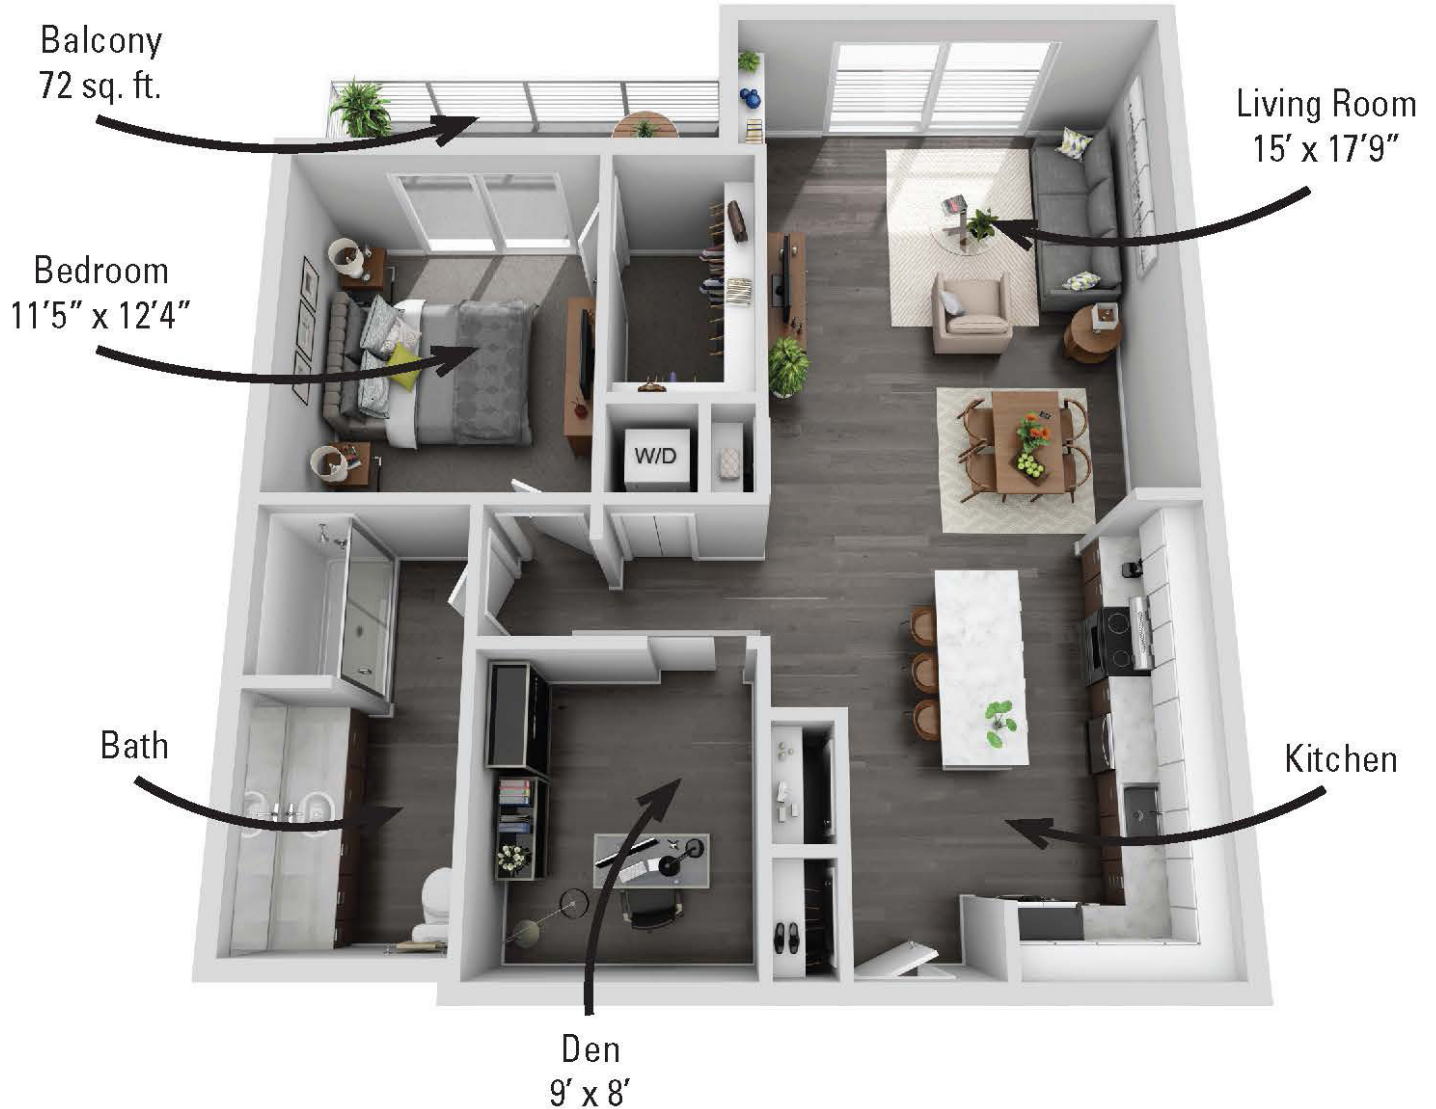

The Clinton

1 Bed | 1 Bath

936

Sq. ft.

| | |
|---|---|
|  | 301 E. State Street Ithaca, NY 14850 |
| | 866-294-2145 www.citycentreithaca.com |

**Floor plans are artist's rendering. All dimensions are approximate. Actual product and specifications may vary in dimension or detail. Not all features are available in every apartment. Prices and availability are subject to change. Please see a representative for details.*