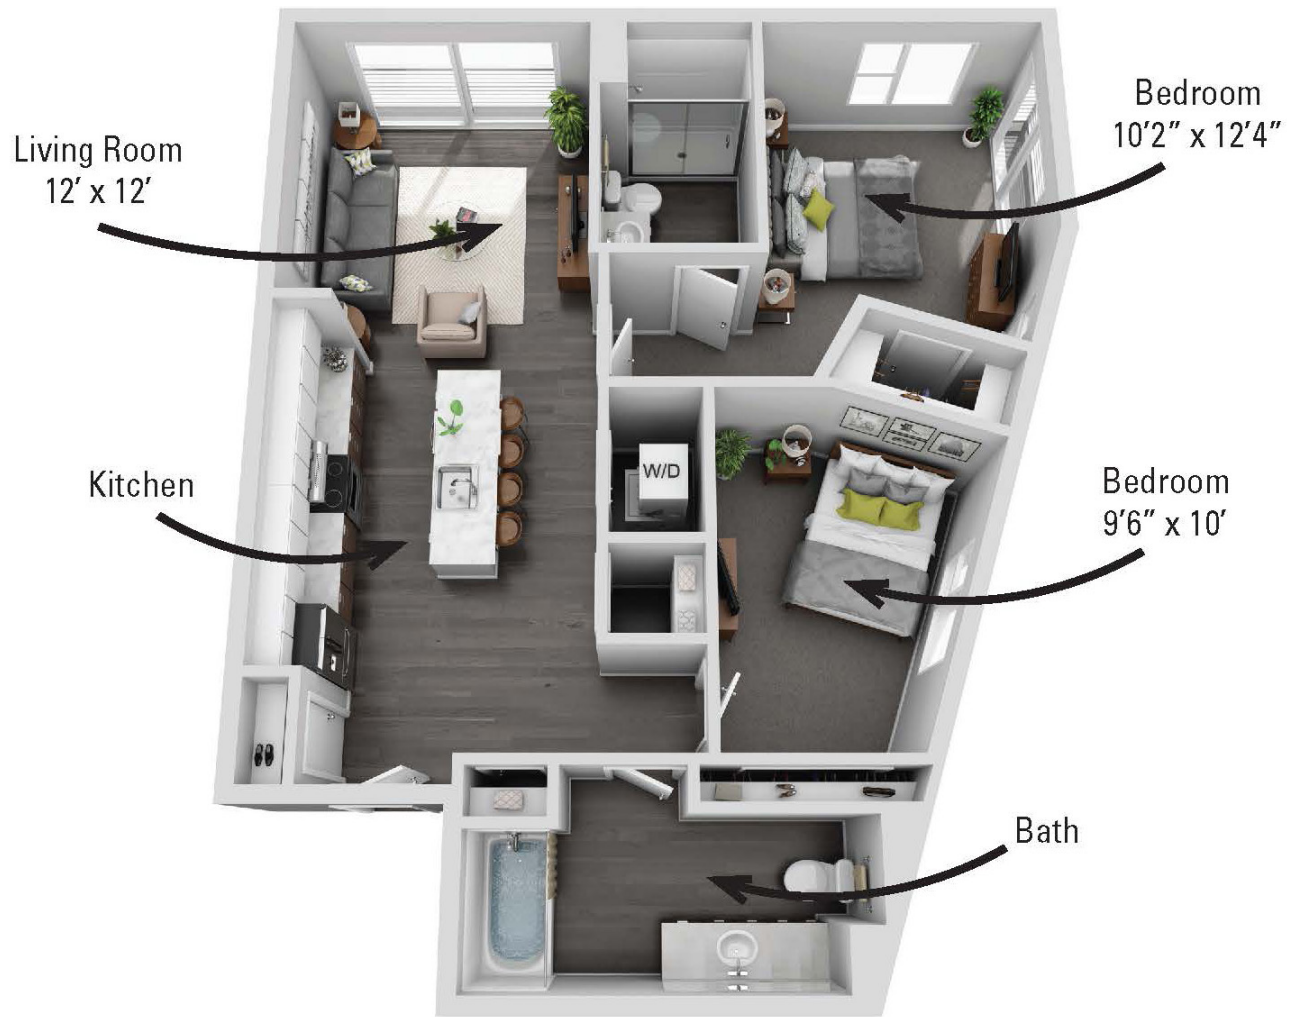

The Fulton

2 Bed | 2 Bath

973

Sq. ft.

	301 E. State Street Ithaca, NY 14850
	866-294-2145 www.citycentreithaca.com

**Floor plans are artist's rendering. All dimensions are approximate. Actual product and specifications may vary in dimension or detail. Not all features are available in every apartment. Prices and availability are subject to change. Please see a representative for details.*