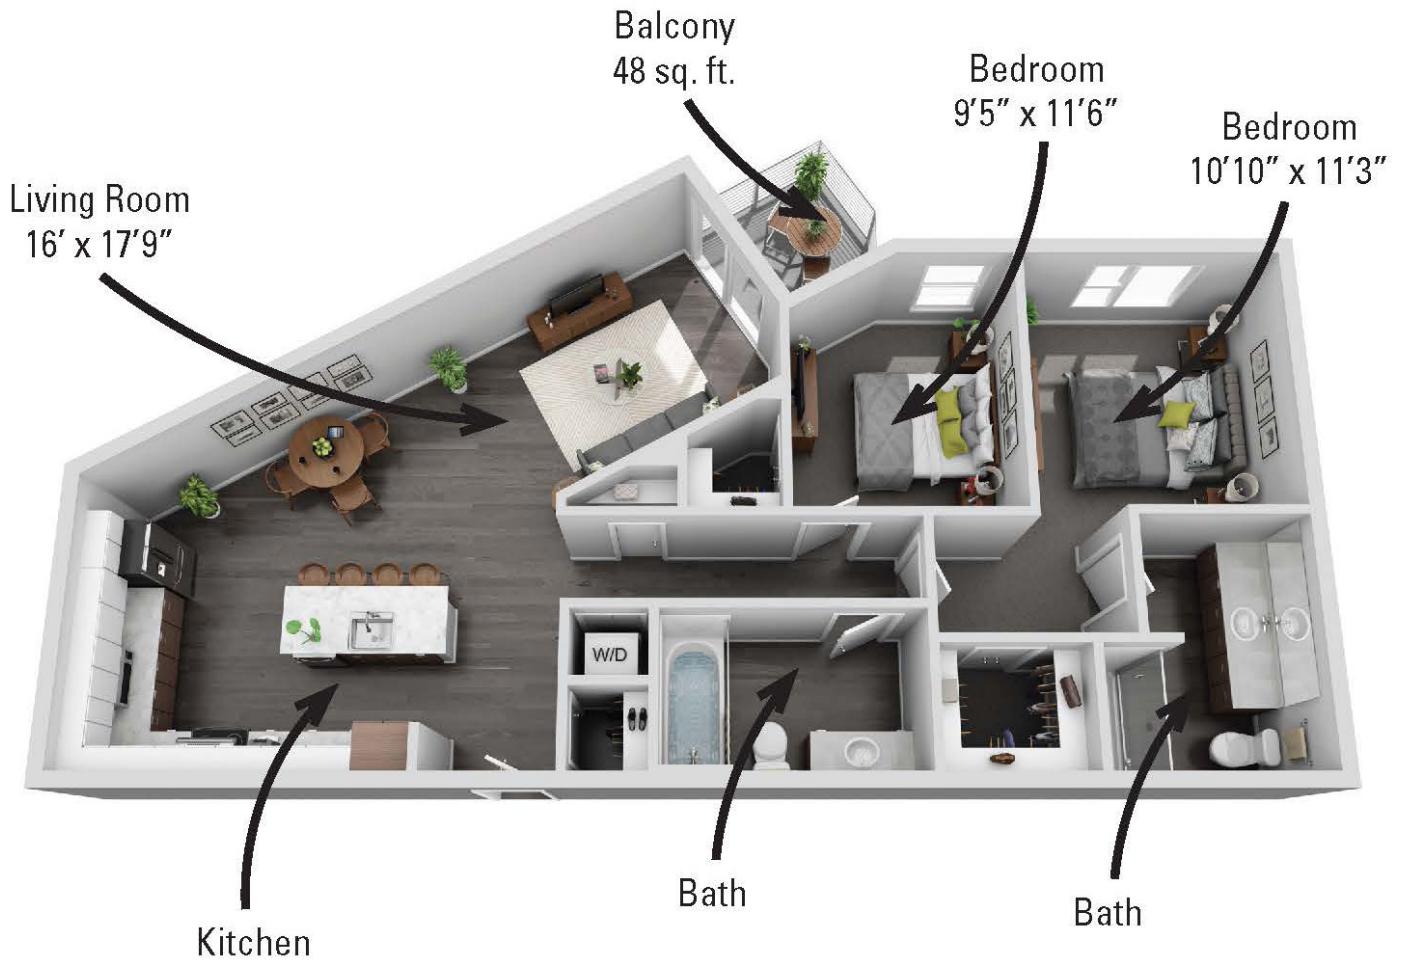

The Green

2 Bed | 2 Bath

1103

Sq. ft.

	301 E. State Street Ithaca, NY 14850
	866-294-2145 www.citycentreithaca.com

**Floor plans are artist's rendering. All dimensions are approximate. Actual product and specifications may vary in dimension or detail. Not all features are available in every apartment. Prices and availability are subject to change. Please see a representative for details.*