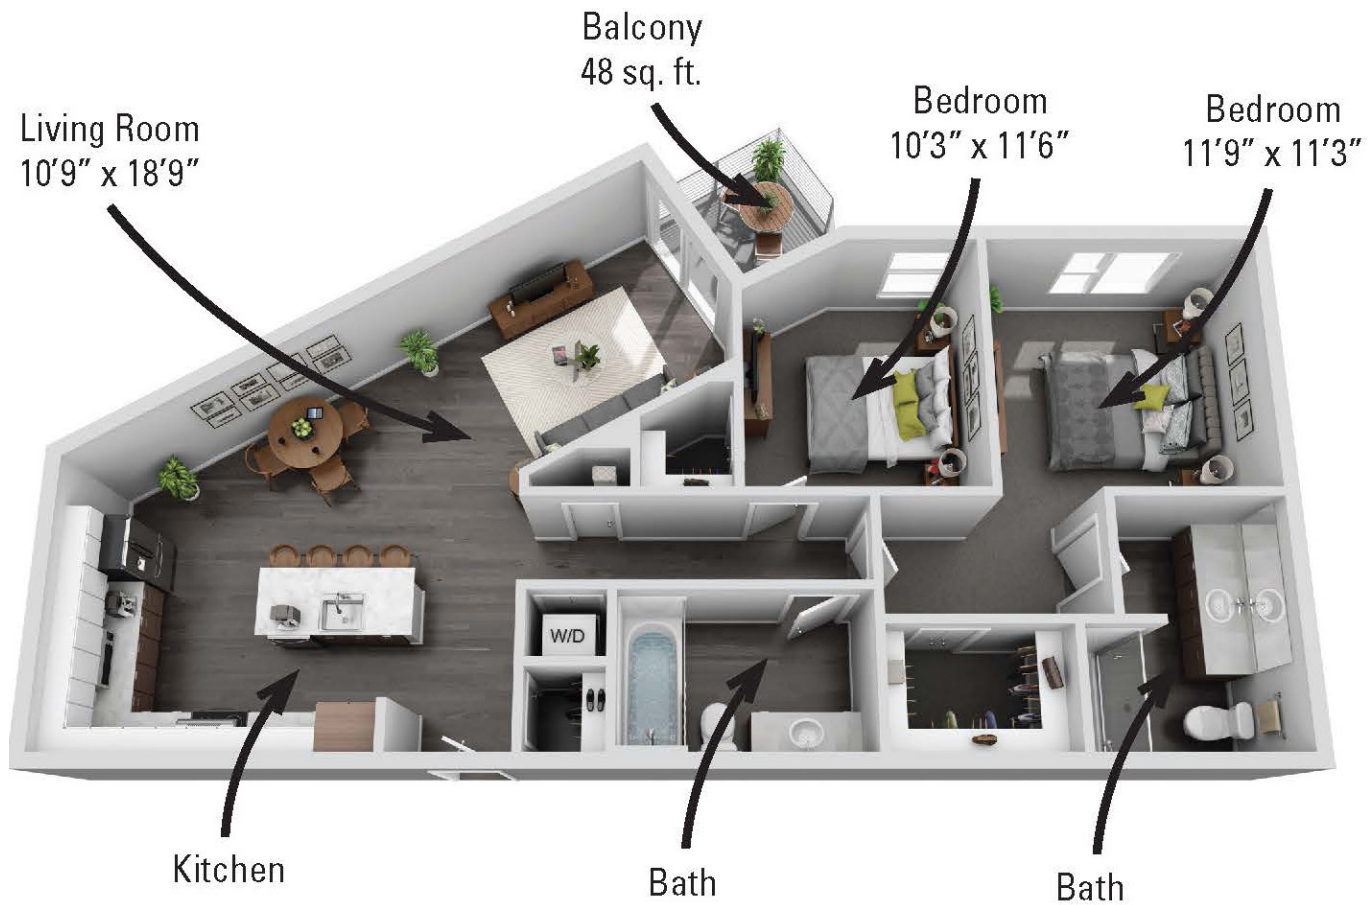

The Seneca

2 Bed | 2 Bath

1136

Sq. ft.

	301 E. State Street Ithaca, NY 14850
	866-294-2145 www.citycentreithaca.com

**Floor plans are artist's rendering. All dimensions are approximate. Actual product and specifications may vary in dimension or detail. Not all features are available in every apartment. Prices and availability are subject to change. Please see a representative for details.*